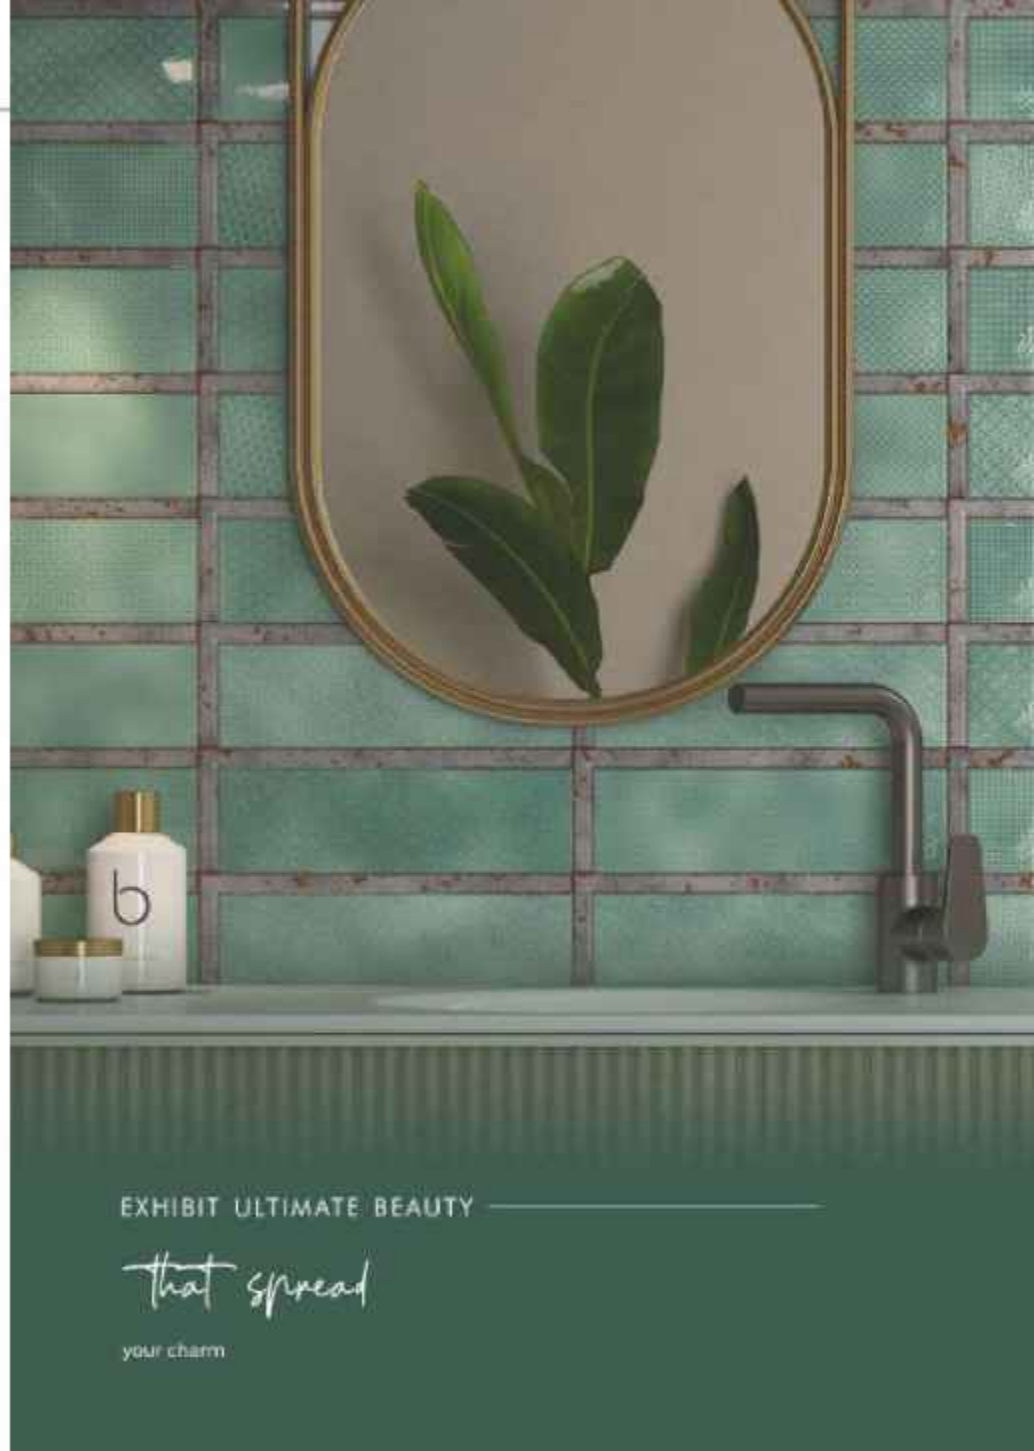

SURFACE THAT REFLECT

Opulent class

with cheerful luxury

PACKING

Size
4" x 12"

Surface
Gloss

Phases
32

beige

THE UNTAMED LEGACY

of *Splendid artistry*

for your spaces

PACKING

Size
4" x 12"

Surface
Gloss

Photos
32

verde

EXHIBIT ULTIMATE BEAUTY

that spread

your charm

PACKING

Size
4" x 12"

Surface
Gloss

Phases
32

gris